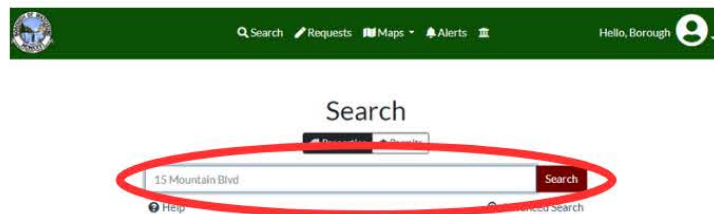

Spatial Data Logic (SDL)

How to Sign-up for Watchung's FREE Spatial Data Logic (SDL) Portal :

Step 1: Visit sdlportal.com

Step 2: Click "Sign Up"

Step 3: Follow the website's Sign Up instructions

Step 4: Login to you SDL account

How to check for Open/Closed Permits, Permit Status, or Verify Inspection Status:

Step 1: Click the 'Search' bar on your SDL Home Page

Step 2: Enter the property address and click Search

Step 3: Scroll to the bottom of the page to 'Construction'

Scan to visit
www.sdlportal.com

Borough of Watchung
15 Mountain Blvd.
Watchung, NJ 07069
(908) 756-0080
www.watchungnj.gov